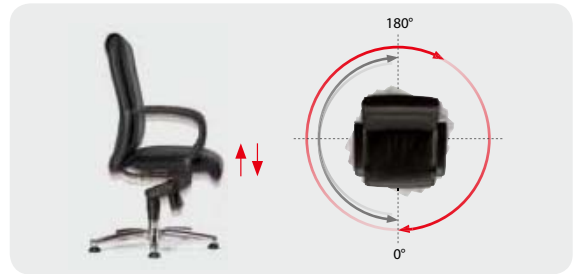

Executive Chairs CH3300 Series

Synchronized Tilt, Locking

Genuine Leather

Auto-return Center Pole

CH3300 series

CH3300Z

High Back

- Synchronized Tilt
- Multi Lock

CH3301Z

Mid Back

- Synchronized Tilt
- Multi Lock

CH3321Z

Mid Back / Auto Return

- Synchronized Tilt
- Multi Lock
- Auto Return

Genuine Leather

L096