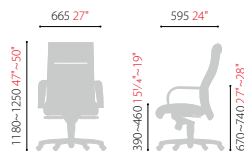

Executive Chairs CH3300 Series

Synchronized Tilt, Locking

Genuine Leather

Auto-return Center Pole

CH3300 series

CH3300Z

High Back

- Synchronized Tilt
- Multi Lock

CH3301Z

Mid Back

- Synchronized Tilt
- Multi Lock

CH3321Z

Mid Back / Auto Return

- Synchronized Tilt
- Multi Lock
- Auto Return

Genuine Leather

L096