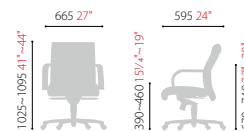

Executive Chairs CH3300 Series

Synchronized Tilt, Locking

Genuine Leather

Auto-return Center Pole

CH3300 series

CH3300Z

High Back

- Synchronized Tilt
- Multi Lock

CH3301Z

Mid Back

- Synchronized Tilt
- Multi Lock

CH3321Z

Mid Back / Auto Return

- Synchronized Tilt
- Multi Lock
- Auto Return

Genuine Leather

L096