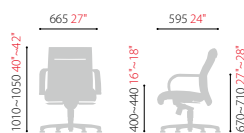

CH3301Z

Mid Back

- Synchronized Tilt
- Multi Lock

CH3321Z

Mid Back / Auto Return

- Synchronized Tilt
- Multi Lock
- Auto Return

Genuine Leather

L096